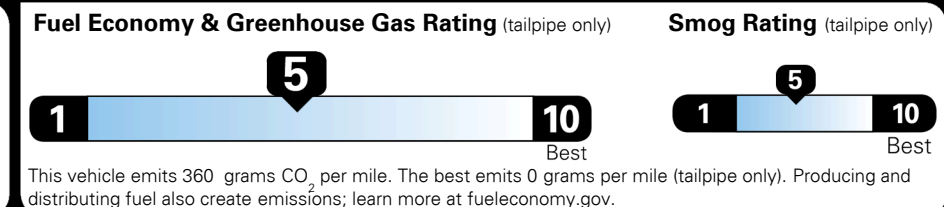

\$ 38,885.00

\$ 1,175.00

\$ 40,060.00

EPA DOT Fuel Economy and Environment

Gasoline Vehicle

Fuel Economy

25 MPG
 combined city/hwy

22 MPG
 city

29 MPG
 highway

4.0 gallons per 100 miles

SMALL SUVs range from 16 to 120 MPG. The best vehicle rates 141 MPGe.

You spend \$500 more in fuel costs over 5 years
 compared to the average new vehicle.

Annual fuel cost \$1,600